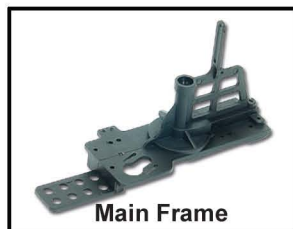

Main Shaft

HM-4#6(BE)-Z-08

Tail Shaft Set

HM-4G6-Z-12

Fixing Sleeve Set

HM-4G6-Z-13

Holder Frame

HM-4G6-Z-14

Main Frame

HM-4G6-Z-15

Skid Landing

HM-4G6-Z-16

Main Gear

HM-4G6-Z-18

Gear Set

HM-4G6-Z-19